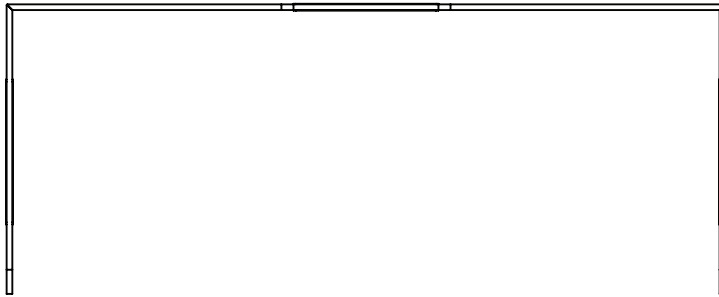

## UNIT DIMENSIONS

Height: 24"

Depth: 24"

Width: 59.6"

Say hello to the  
**Space Makers**

**Desk Wrap**

**Single Panel**

**Double Panel**