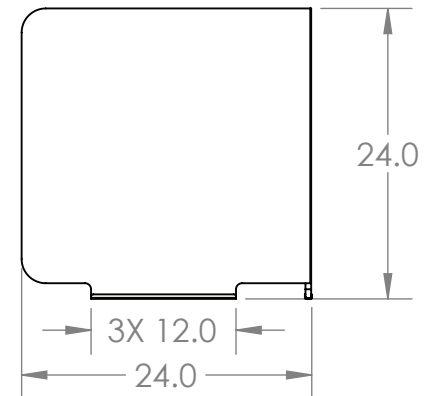

## UNIT DIMENSIONS

Height: 24"

Depth: 24"

Width: 59.6"

Say hello to the  
**Space Makers**

**Desk Wrap**

**Single Panel**

**Double Panel**