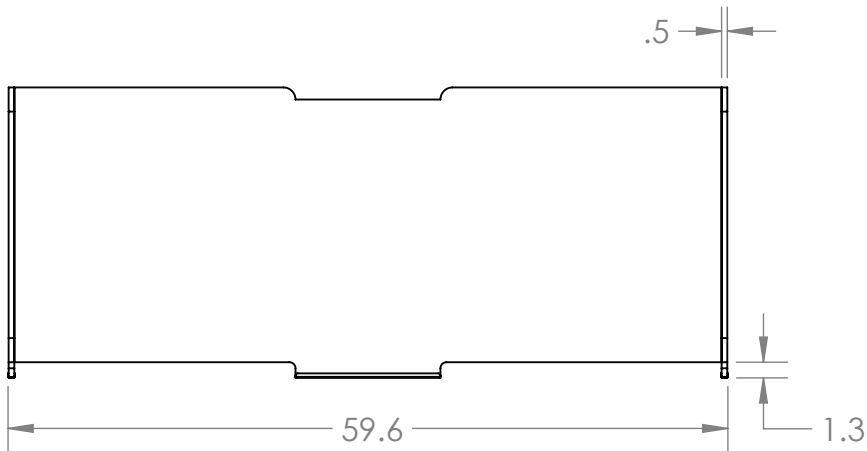

## UNIT DIMENSIONS

Height: 24"

Depth: 24"

Width: 59.6"

Say hello to the  
**Space Makers**

**Desk Wrap**

**Single Panel**

**Double Panel**