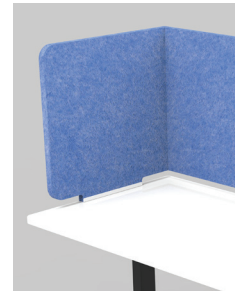

ACOUSTIC FELT

Put a pin in it and make your space your own with sturdy and lightweight acoustic felt.