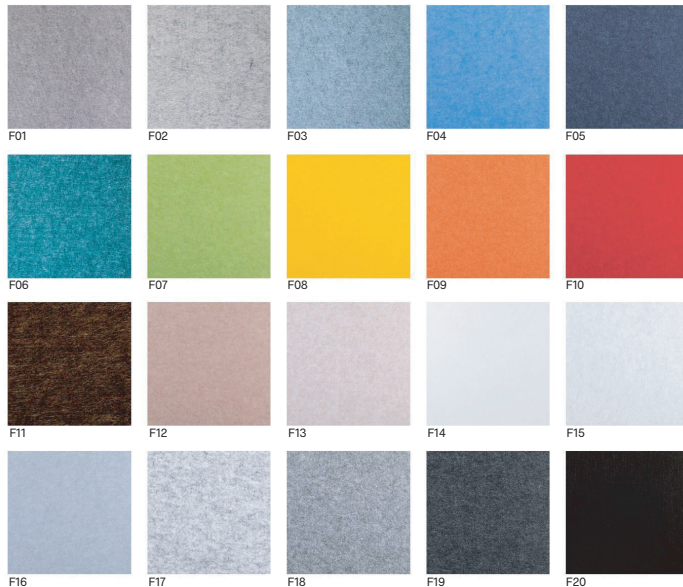

Panel Options

Our custom panels are designed to be as hard working and dependable as your team.

ACOUSTIC FELT

Great look, great feel, great sound dampening.

COLORS

Brighten up your space or keep things focused and muted.
We have every color to make your work space work.