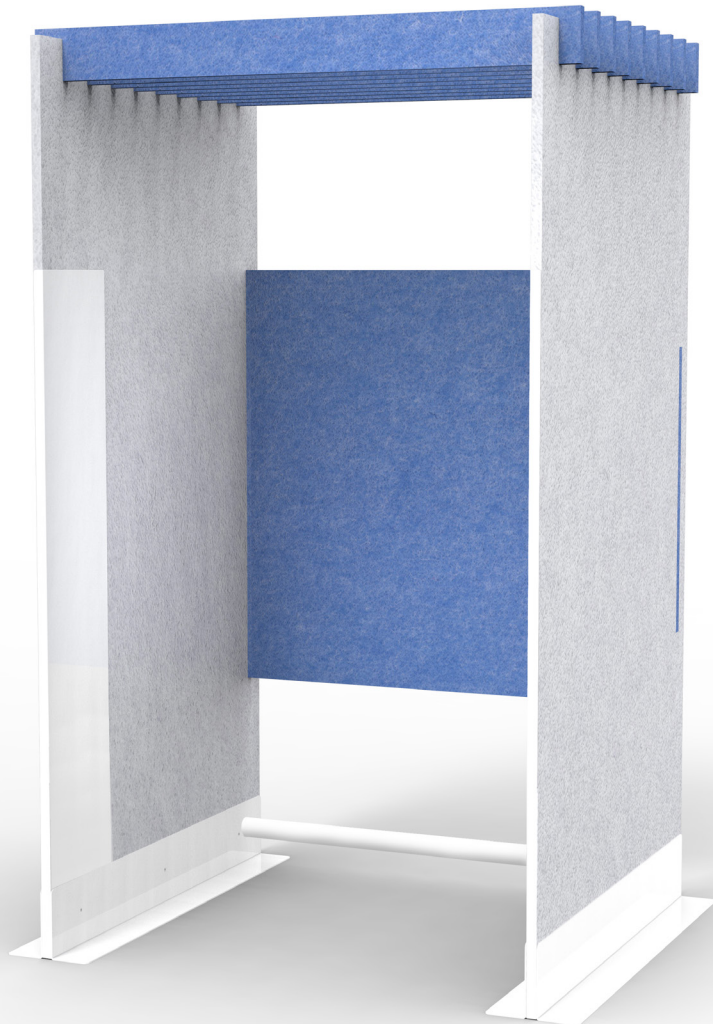

INDIVIDUAL WORK AREA

Micro Plaza

Our lightweight, efficient, pop-up space, Micro Plaza provides privacy and dampens sound allowing users to focus. Two handy magnetic whiteboards integrated into the walls have a durable powder coat finish. PET felt walls have excellent acoustic properties, are tackable, cleanable and customizable with 20 colors and custom printing. Easy to set up, tear down and move. The perfectly simple solution for defining space in an open office or in the home.

Designed and built in Portland, Oregon.

FEATURES

- 1. Lightweight easy to move privacy
- 2. Dampens sound, acoustic wall rating 0.45 - 0.95 NRC
- 3. 2 Magnetic whiteboards on walls
- 4. Tackable felt
- 5. Cleanable with bleach
- 6. Customize with 20 felt colors and printing

Provided hex key tool makes setup easy.

MATERIALS

Wall trim >
white, glossy, dry erase
powder coated steel

< **Walls**
1" PET Rigid Felt, acoustic
rating .45-.95 NRC

< **Footing**
white, glossy, powder
coated aluminum

Specs

CAPACITY: 1 PERSON

UNIT DIMENSIONS

Height: 90.1"

Depth: 47.5"

Width internal: 49.0"

Width external: 59.0" (flat feet extense)

Get in touch