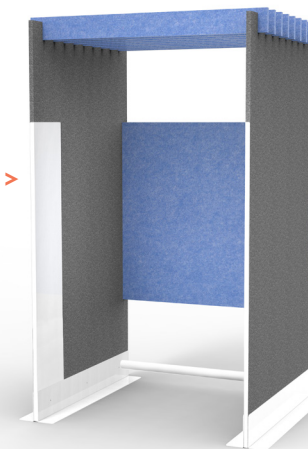

INDIVIDUAL WORK AREA

Micro Plaza

Our lightweight, efficient, pop-up space, Micro Plaza provides privacy and dampens sound allowing users to focus. Two handy magnetic whiteboards integrated into the walls have a durable powder coat finish. PET felt walls have excellent acoustic properties, are tackable, cleanable and customizable with 20 colors and custom printing. Easy to set up, tear down and move. The perfectly simple solution for defining space in an open office or in the home.

Designed and built in Portland, Oregon.

FEATURES

- 1. Lightweight easy to move privacy
- 2. Dampens sound, acoustic wall rating 0.45 - 0.95 NRC
- 3. 2 Magnetic whiteboards on walls
- 4. Tackable felt
- 5. Cleanable with bleach
- 6. Customize with 20 felt colors and printing

Provided hex key tool makes setup easy.

MATERIALS

Wall trim >
white, glossy, dry erase
powder coated steel

< **Walls**
1" PET Rigid Felt, acoustic
rating .45-.95 NRC

< **Footing**
white, glossy, powder
coated aluminum

Specs

CAPACITY: 1 PERSON

UNIT DIMENSIONS

Height: 90.1"

Depth: 47.5"

Width internal: 49.0"

Width external: 59.0" (flat feet extense)

Get in touch