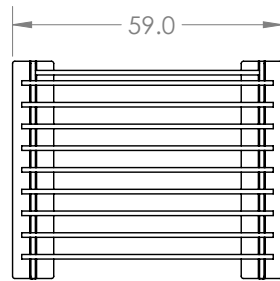

Specs

CAPACITY: 1 PERSON

UNIT DIMENSIONS

Height: 90.1"

Depth: 47.5"

Width internal: 49.0"

Width external: 59.0" (flat feet extense)

Get in touch