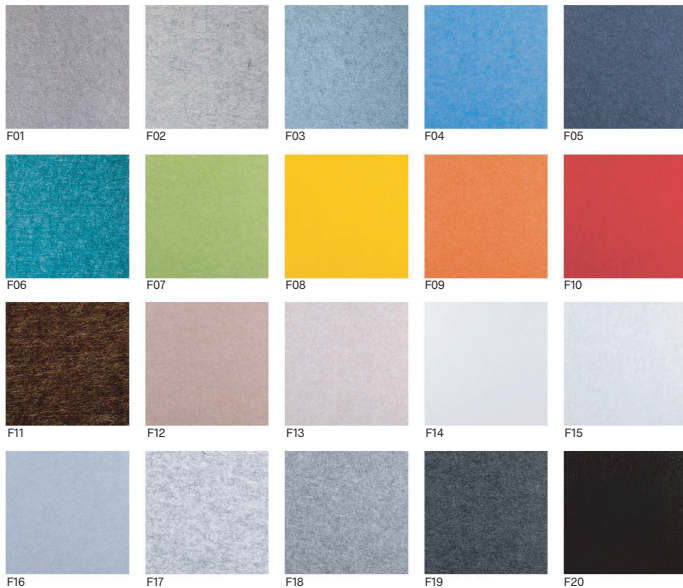

Wall Panel Options

Our custom panels are designed to be as hard working and dependable as your team.

ACOUSTIC FELT

Great look, great feel, great sound dampening.

COLORS

Brighten up your space or keep things focused and muted. We have every color to make your work space work.