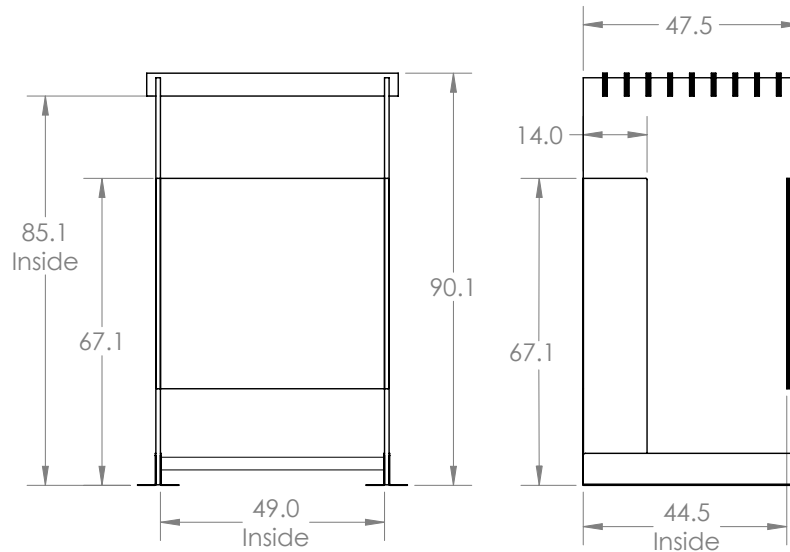

Specs

CAPACITY: 1 PERSON

UNIT DIMENSIONS

Height: 90.1"

Depth: 47.5"

Width internal: 49.0"

Width external: 59.0" (flat feet extense)

Get in touch