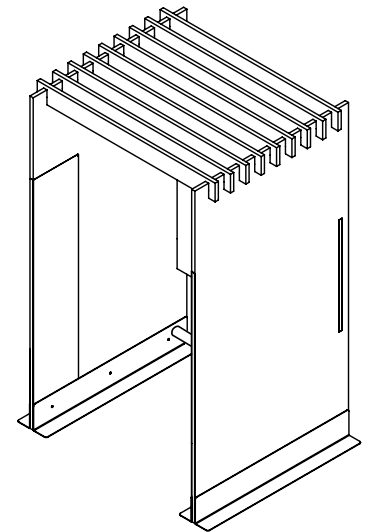

Specs

CAPACITY: 1 PERSON

UNIT DIMENSIONS

Height: 90.1"

Depth: 47.5"

Width internal: 49.0"

Width external: 59.0" (flat feet extense)

Get in touch