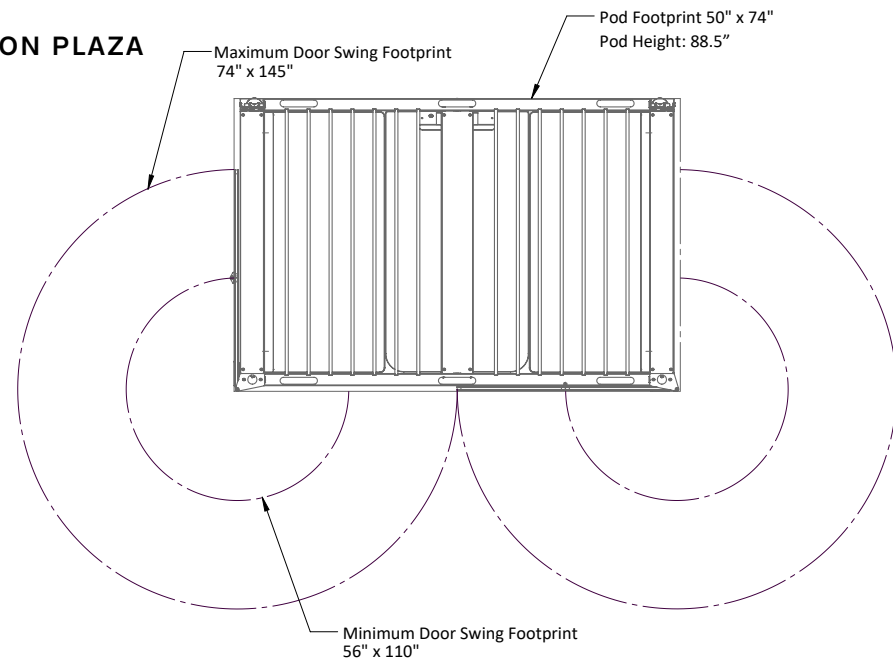

BASE UNIT

Our two person Plaza base unit and the four person unit include the following features:

1. Large, standing height desk
2. 2 USB and 2 regular outlets
3. Overhead light
4. Whiteboard back wall
5. Acoustic felt wall panels in Twofold orange (color # A46)
6. Magnetic middle (hang a pen holder from it, or notes, or anything you would like. It is your space)
7. Casters

Use your own custom designs and company logos

ACCESSORIES

A place for everything and everything in its place. Keep down on clutter with our pen storage and whiteboard options.

AV Package

Includes display, bi-directional arm, HDMI cable.

Logo

The Plaza Space comes standard with a small TwoFold Logo.

Custom Logo

Add your own logo for additional brand recognition or remove ours to keep it simple.

2 PERSON PLAZA

4 PERSON PLAZA

Get in touch

hello@twofoldspaces.com