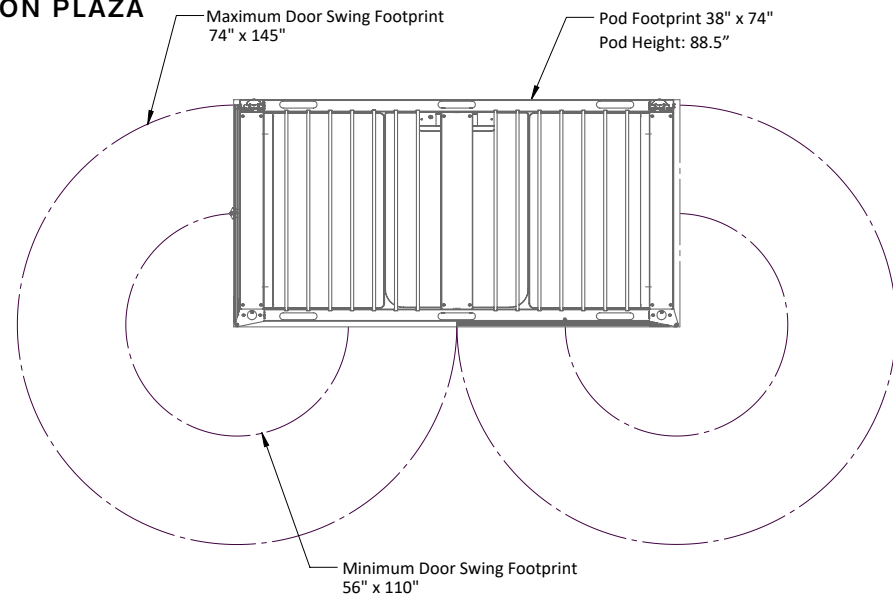

BASE UNIT

Our two person Plaza base unit and the four person unit include the following features:

1. Large, standing height desk
2. 2 USB and 2 regular outlets
3. Overhead light
4. Whiteboard back wall
5. Acoustic felt wall panels in Twofold orange (color # A46)
6. Magnetic middle (hang a pen holder from it, or notes, or anything you would like. It is your space)
7. Casters

Use your own custom designs and company logos

ACCESSORIES

A place for everything and everything in its place. Keep down on clutter with our pen storage and whiteboard options.

AV Package

Includes display, bi-directional arm, HDMI cable.

Logo

The Plaza Space comes standard with a small TwoFold Logo.

Custom Logo

Add your own logo for additional brand recognition or remove ours to keep it simple.

2 PERSON PLAZA

4 PERSON PLAZA

Get in touch

hello@twofoldspaces.com